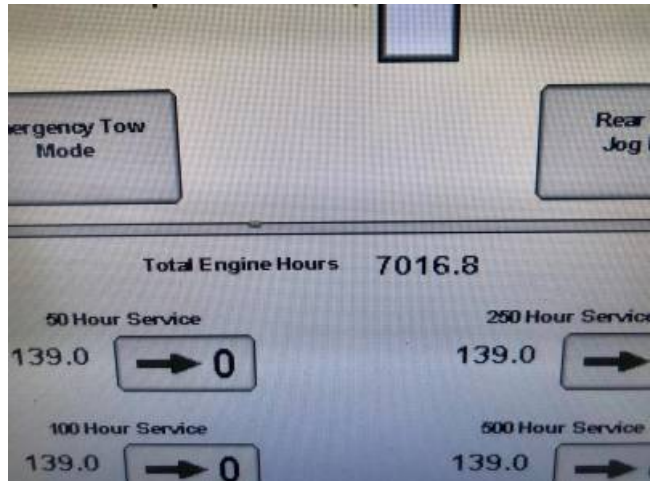

01795 880224

BURDEN BROS
AGRI LTD

Price £ 65,000 (ex. VAT)

5430i

Used Self-propelled sprayers from John Deere

- John Deere 5430I
- 7016.8 Engine Hours
- 40K
- Boom 24/12m
- Air Seat
- Passenger Seat
- 4000L Tank Capacity

Year	2008
Stock No	31009940
Hours	7017

Price £ 65,000 (ex. VAT)

Actual

Field

43437

ha

1392.10

h